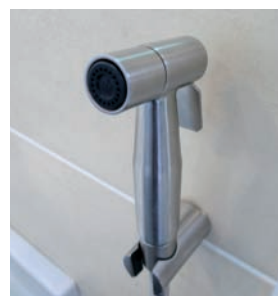

AQUA
flex

quality plumbing solutions

STAINLESS STEEL
FLEXIBLE SOLUTIONS

HEAVY DUTY - 12 bar rated

181TF

AQF-181TF-1/2X1/2-30	181TF 1/2 x 1/2 F 1/2" x F 1/2" WC Connection Available in 40, 60 and 80 cm 12 Bar Pressure
AQF-181TF-1/2X1/2-40	
AQF-181TF-1/2X1/2-60	
AQF-181TF-1/2X1/2-80	

AQF-DN13-M3/4XF3/4	DN13 M3/4 x F3/4 M 3/4" x F 3/4" WC Connection Available in 150 cm 12 Bar Pressure
--------------------	--

Flexible hoses in stainless steel braid, suitable for connections between plumbing systems, mixers, sanitaryware, water heaters and various other appliances

10 Year Guarantee

AQUA
flex

5
years
GUARANTEE

INOX 304

STAINLESS STEEL BIDET SPRAY

Shattaf kit consists of:

- Shattaf Shower in Stainless Steel
- Flexible Stainless Steel Hose 100 cm
- Wall Bracket

MADE IN UK

AQF-SHA-IX304-A-SS
Stainless Steel Bidet Spray

Bidet Spray
Stainless Steel

Holder
Stainless Steel

Aquazone UK

Unit C2, Telford Way

41 Industrial Estate

Wakefield, WF2 0XW

England, United Kingdom