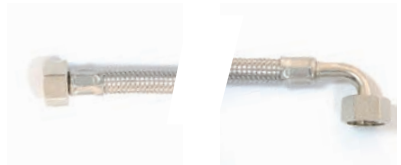

AQUA
flex

quality plumbing solutions

STAINLESS STEEL
FLEXIBLE SOLUTIONS

HEAVY DUTY - 12 bar rated

181TF

AQF-181TF-1/2X1/2-30	181TF 1/2 x 1/2 F 1/2" x F 1/2" WC Connection Available in 40, 60 and 80 cm 12 Bar Pressure
AQF-181TF-1/2X1/2-40	
AQF-181TF-1/2X1/2-60	
AQF-181TF-1/2X1/2-80	

AQF-181TF-1/2X3/8-30	181TF 1/2 x 3/8 F 1/2" x F 3/8" WC Connection Available in 30, 40 and 60 cm 12 Bar Pressure
AQF-181TF-1/2X3/8-40	
AQF-181TF-1/2X3/8-60	

192F

AQF-192F-1/2X1/2-30	192F 1/2 x 1/2 F 1/2" x F 1/2" WC Connection Available in 30, 40 and 60 cm 12 Bar Pressure
AQF-192F-1/2X1/2-40	
AQF-192F-1/2X1/2-60	

AQF-DN13-M3/4XF3/4	DN13 M3/4 x F3/4 M 3/4" x F 3/4" WC Connection Available in 150 cm 12 Bar Pressure
--------------------	--

Flexible hoses in stainless steel braid, suitable for connections between plumbing systems, mixers, sanitaryware, water heaters and various other appliances

10 Year Guarantee

AQUA
flex

5
years
GUARANTEE

INOX 304

STAINLESS STEEL BIDET SPRAY

Shattaf kit consists of:

- Shattaf Shower in Stainless Steel
- Flexible Stainless Steel Hose 100 cm
- Wall Bracket

MADE IN UK