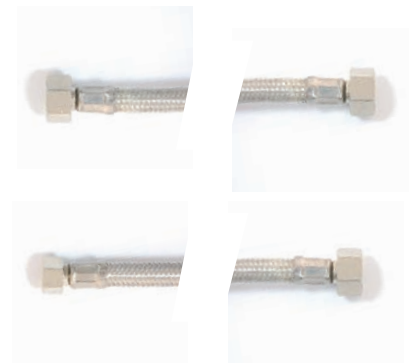

AQUA
flex

quality plumbing solutions

STAINLESS STEEL
FLEXIBLE SOLUTIONS

HEAVY DUTY - 12 bar rated

181TF

AQF-181TF-1/2X1/2-30	181TF 1/2 x 1/2 F 1/2" x F 1/2" WC Connection Available in 40, 60 and 80 cm 12 Bar Pressure
AQF-181TF-1/2X1/2-40	
AQF-181TF-1/2X1/2-60	
AQF-181TF-1/2X1/2-80	

AQF-181TF-1/2X3/8-30	181TF 1/2 x 3/8 F 1/2" x F 3/8" WC Connection Available in 30, 40 and 60 cm 12 Bar Pressure
AQF-181TF-1/2X3/8-40	
AQF-181TF-1/2X3/8-60	

192F

AQF-192F-1/2X1/2-30	192F 1/2 x 1/2 F 1/2" x F 1/2" WC Connection Available in 30, 40 and 60 cm 12 Bar Pressure
AQF-192F-1/2X1/2-40	
AQF-192F-1/2X1/2-60	

AQF-DN13-M3/4XF3/4	DN13 M3/4 x F3/4 M 3/4" x F 3/4" WC Connection Available in 150 cm 12 Bar Pressure
--------------------	--

Flexible hoses in stainless steel braid, suitable for connections between plumbing systems, mixers, sanitaryware, water heaters and various other appliances

10 Year Guarantee

AQUA
flex

5
years
GUARANTEE

INOX 304

STAINLESS STEEL BIDET SPRAY

Shattaf kit consists of:

- Shattaf Shower in Stainless Steel
- Flexible Stainless Steel Hose 100 cm
- Wall Bracket

MADE IN UK